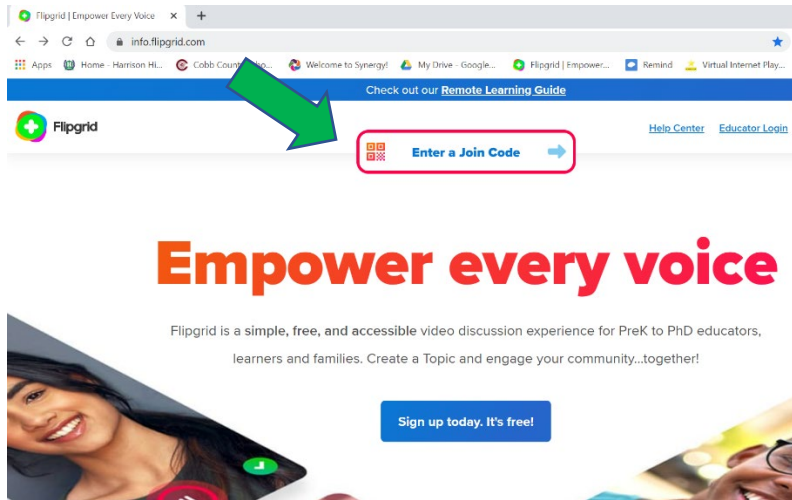

LOGGING ONTO FLIPGRID

Go to www.flipgrid.com

Click on “Enter a Join Code”

Enter the correct Join Code for your class Group and then click the Blue arrow ➡ :

- Theatre Fundamentals: theatrefund
- Advanced Drama: advanceddrama
- Musical Theatre: musicaltheatr